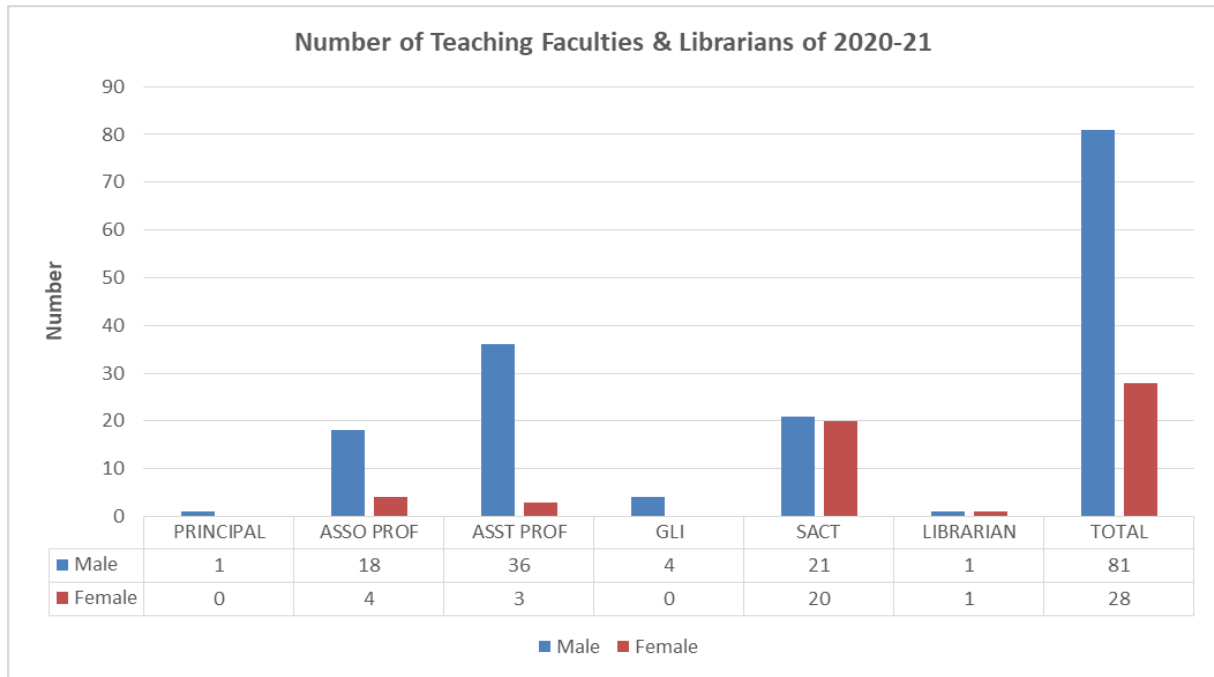

SURI VIDYASAGAR COLLEGE

(Govt. Sponsored & Constituent college of the University of Burdwan)

SURI, BIRBHUM, PIN – 731101, Ph. No. – 03462-255504

Website : surividyasagarcollege.org.in, e-mail: : surividyasagarcollege1942@gmail.com

This Institution is Ragging Free

Teaching Faculties and Librarian of Academic Session 2020 - 2021

Observations same as previous year.