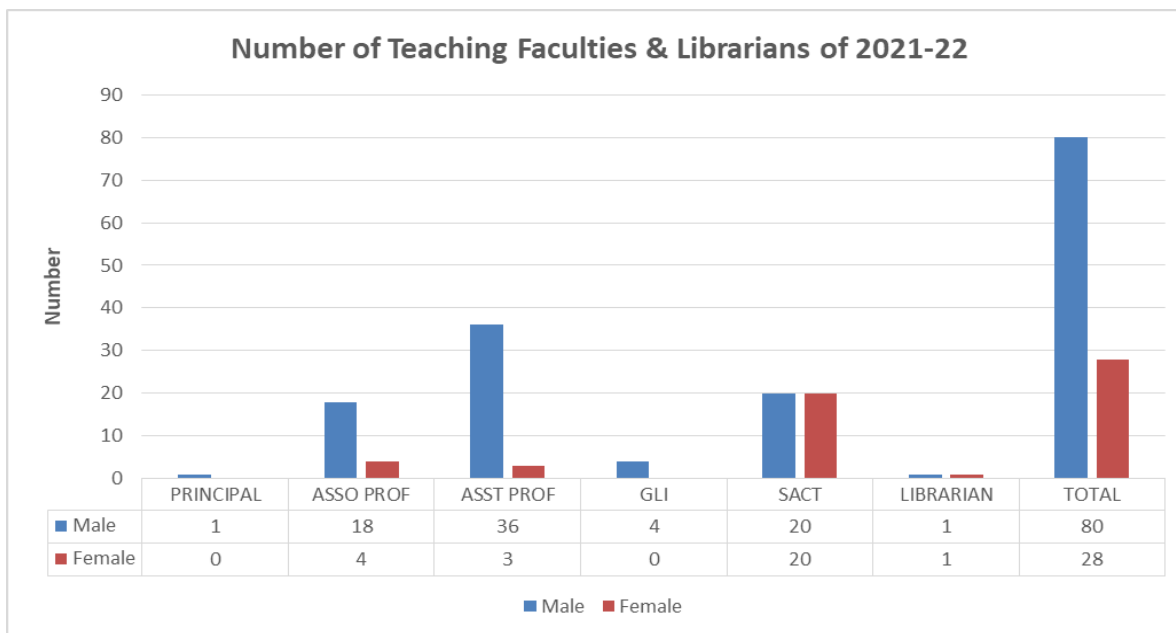

This Institution is Ragging Free

Teaching Faculties and Librarian of Academic Session 2021 - 2022

Observations same as previous year.

SURI VIDYASAGAR COLLEGE

(Govt. Sponsored & Constituent college of the University of Burdwan)