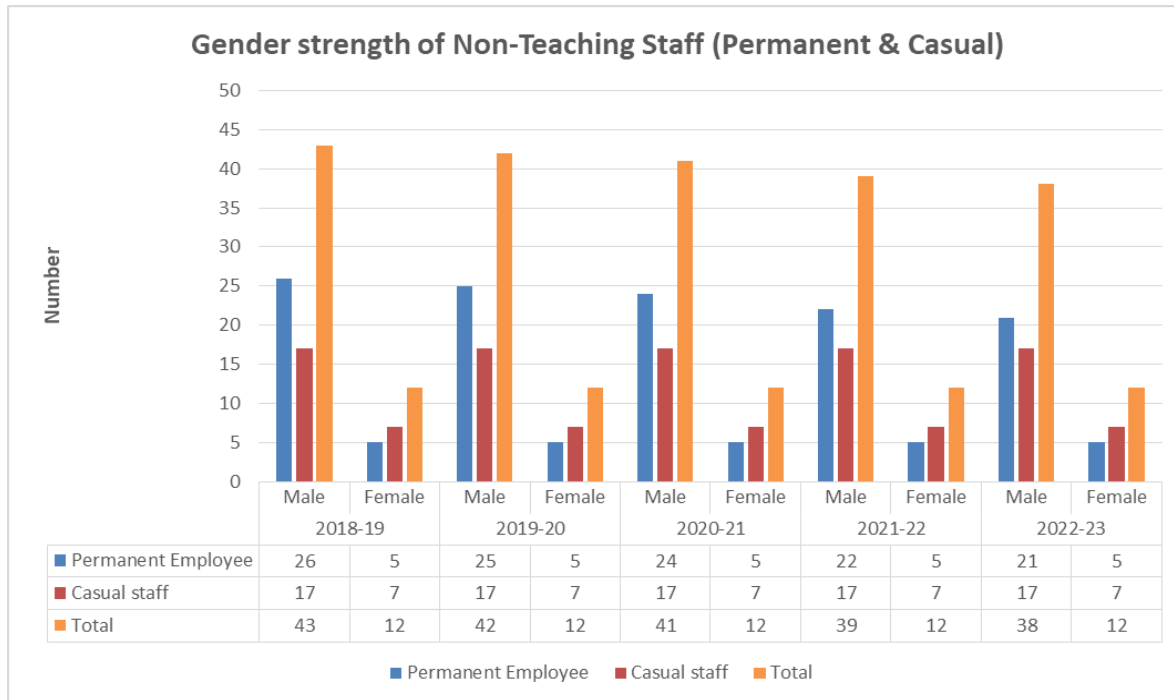

SURI VIDYASAGAR COLLEGE

(Govt. Sponsored & Constituent college of the University of Burdwan)

SURI, BIRBHUM, PIN – 731101, Ph. No. – 03462-255504

Website : surividyasagarcollege.org.in, e-mail: : surividyasagarcollege1942@gmail.com

This Institution is Ragging Free

Year-wise Gender Strength of Non-Teaching Staff (Permanent & Casual)

Throughout the span 2018-2023 male NTS staff have significantly outnumbered female NTS staff, across both permanent and casual sections.