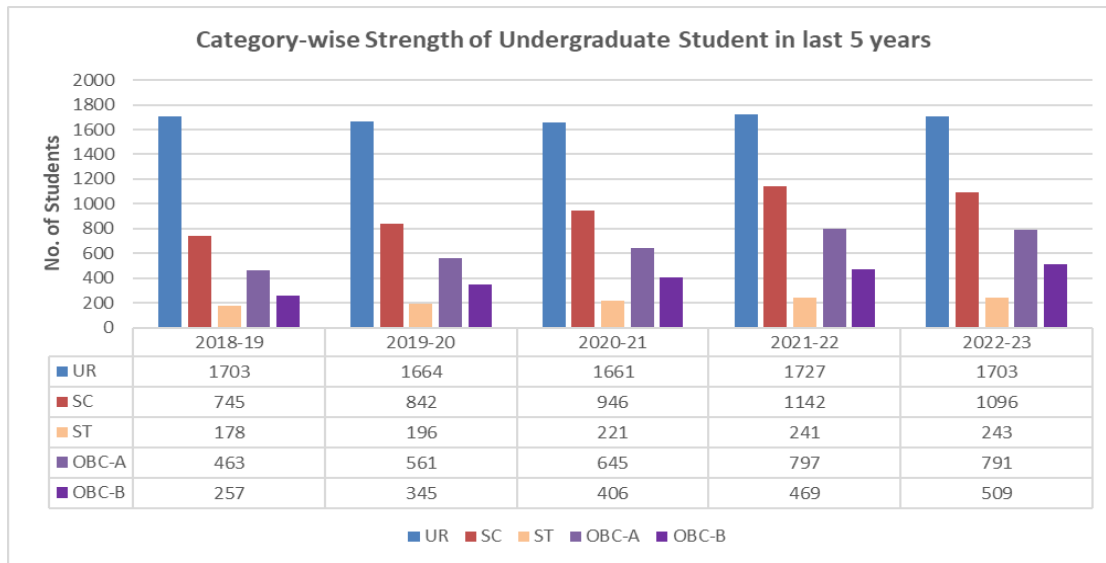

4. Percentage of Gender Strength in PG in Last 5 Years (2018-19 to 2022-23)

The graph shows equal representation of boy and girl students in the span 2021-2023 after higher percentage of girls in 2018-2021 span.

This Institution is Ragging Free

5. Category-wise Strength of Undergraduate Student in last 5 years (2018-19 to 2022-23)

Students of almost all categories generally show an increase over time.

6. Category-wise Strength of Postgraduate Student in last 5 years (2018-19 to 2022-23)