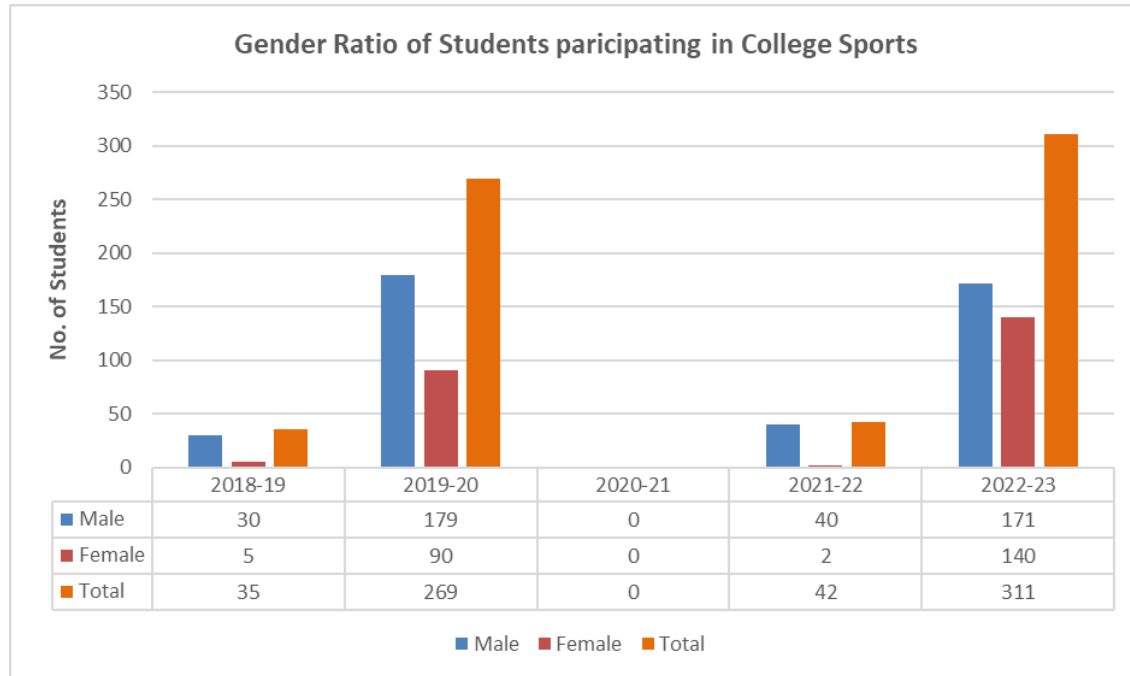

SURI VIDYASAGAR COLLEGE

(Govt. Sponsored & Constituent college of the University of Burdwan)

SURI, BIRBHUM, PIN – 731101, Ph. No. – 03462-255504

Website : surividyasagarcollege.org.in, e-mail : surividyasagarcollege1942@gmail.com

This Institution is Ragging Free

14. Gender Ratio of Students Participating in College Sports

Boys have consistently outnumbered girl students in college sports, but that gap has significantly lessened in the last session. (2022-23)