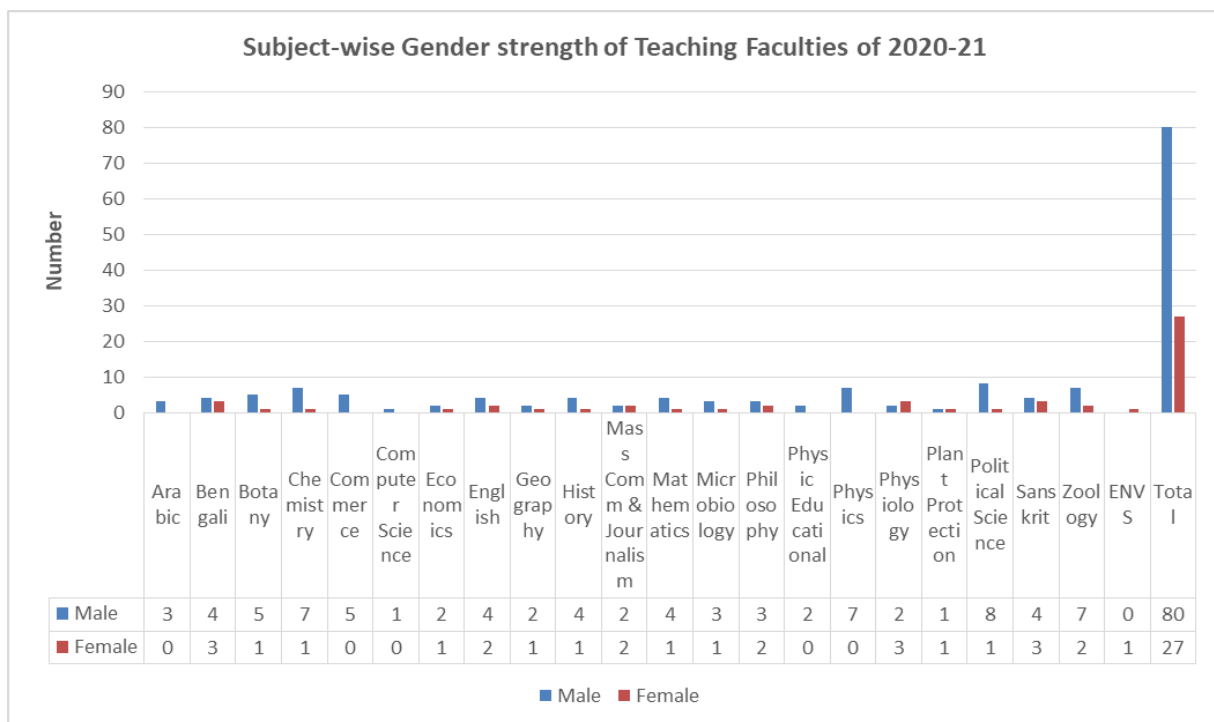

SURI VIDYASAGAR COLLEGE

(Govt. Sponsored & Constituent college of the University of Burdwan)

SURI, BIRBHUM, PIN – 731101, Ph. No. – 03462-255504

Website : surividyasagarcollege.org.in, e-mail: : surividyasagarcollege1942@gmail.com

This Institution is Ragging Free

Teaching Faculties and Librarian of Academic Session 2020 - 2021

Observations same as previous year.