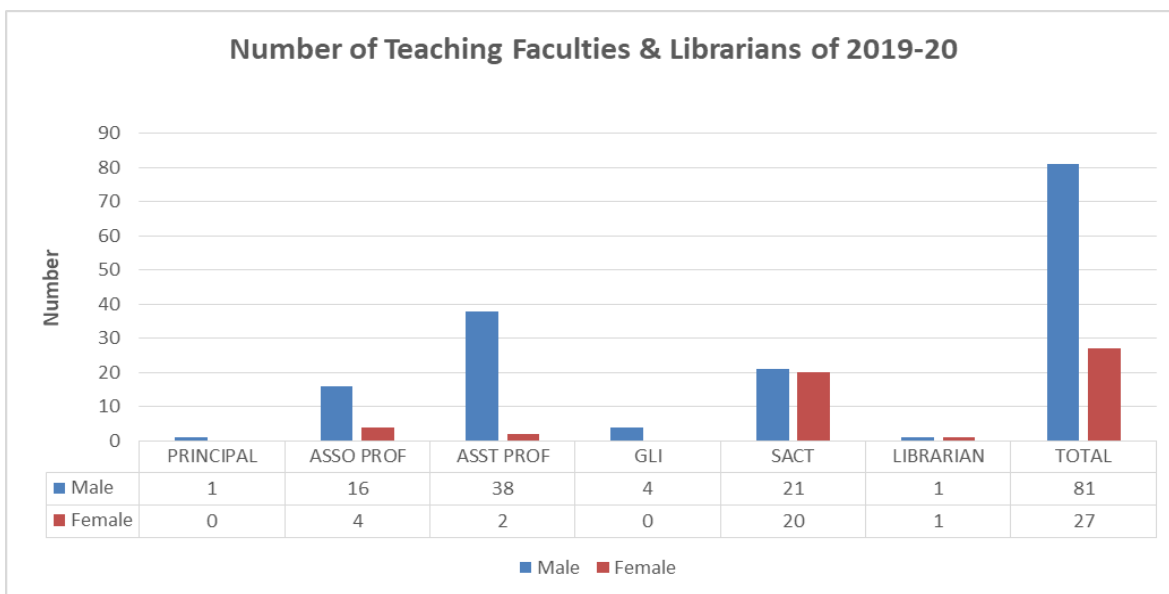

SURI VIDYASAGAR COLLEGE

(Govt. Sponsored & Constituent college of the University of Burdwan)

SURI, BIRBHUM, PIN – 731101, Ph. No. – 03462-255504

Website : surividyasagarcollege.org.in, e-mail: : surividyasagarcollege1942@gmail.com

This Institution is Ragging Free

Teaching Faculties and Librarian of Academic Session 2019 - 2020

Observations same as previous year.