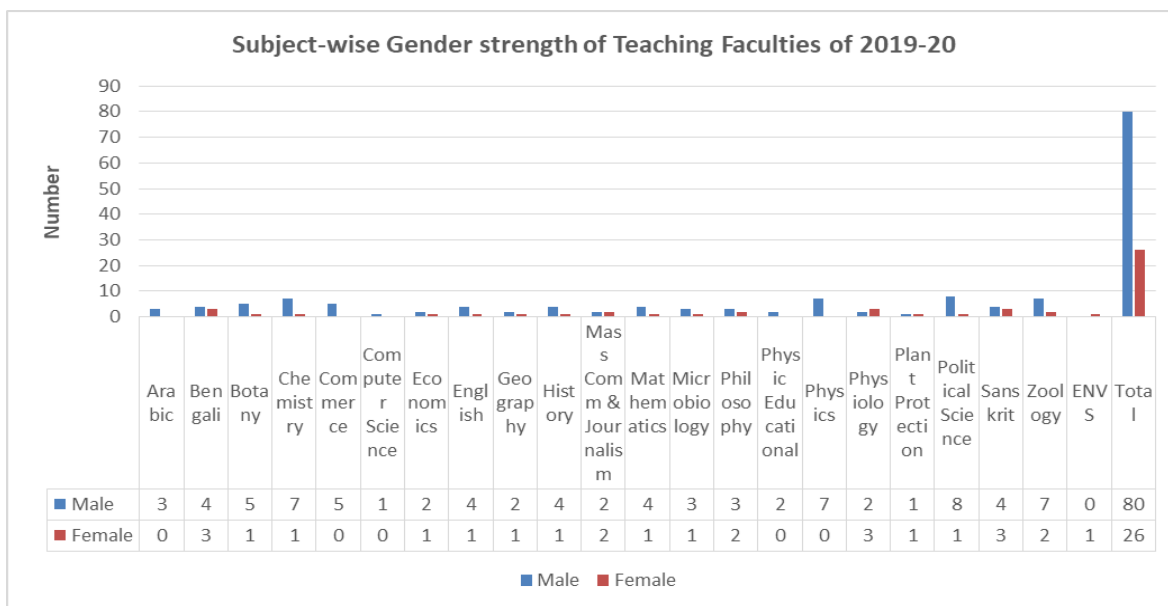

SURI VIDYASAGAR COLLEGE

(Govt. Sponsored & Constituent college of the University of Burdwan)

SURI, BIRBHUM, PIN – 731101, Ph. No. – 03462-255504

Website : surividyasagarcollege.org.in, e-mail: : surividyasagarcollege1942@gmail.com

This Institution is Ragging Free

Teaching Faculties and Librarian of Academic Session 2019 - 2020

Observations same as previous year.