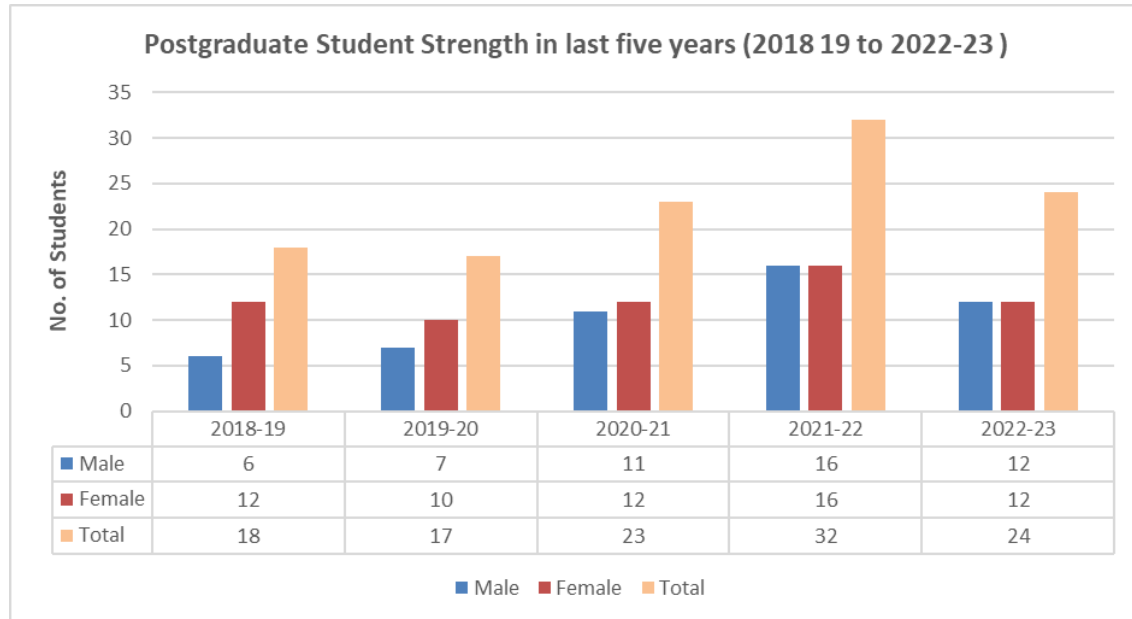

SURI VIDYASAGAR COLLEGE

(Govt. Sponsored & Constituent college of the University of Burdwan)

SURI, BIRBHUM, PIN – 731101, Ph. No. – 03462-255504

Website : surividyasagarcollege.org.in, e-mail : surividyasagarcollege1942@gmail.com

This Institution is Ragging Free

3. Postgraduate Student Strength in last five years: From 2018-19 to 2022-23

As in the UG section number of girl students is either higher or equal to number of boy students in the period 2018-2023.