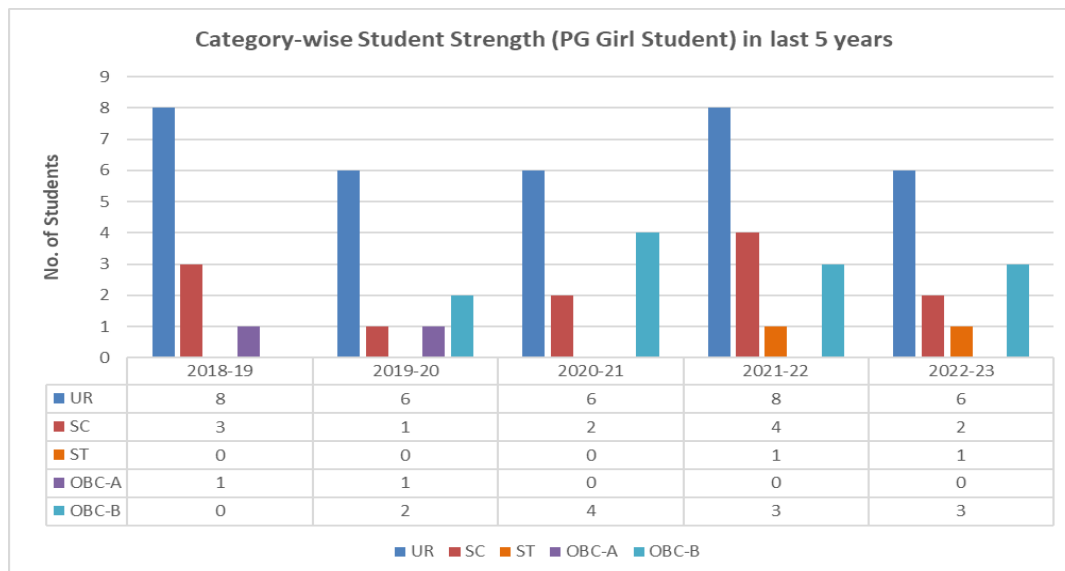

10. Category-wise Girls strength among Postgraduate students from 2018-19 to 2022-23

The period 2018-2023 has shown a fluctuating tendency with numbers either remaining stable or slightly increasing or decreasing.