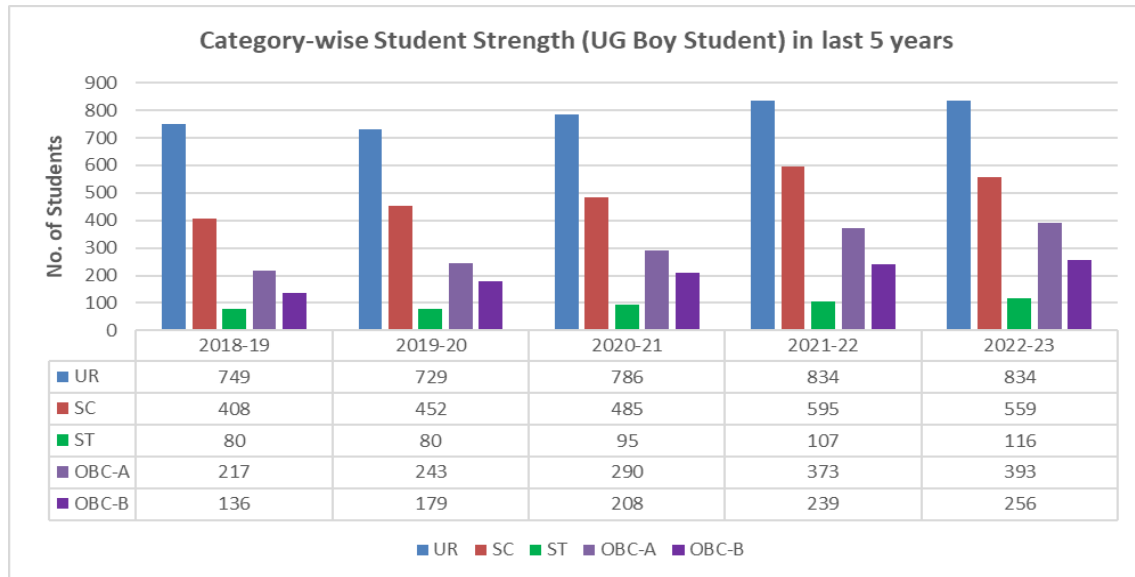

SURI VIDYASAGAR COLLEGE

(Govt. Sponsored & Constituent college of the University of Burdwan)

SURI, BIRBHUM, PIN – 731101, Ph. No. – 03462-255504

Website : surividyasagarcollege.org.in, e-mail : surividyasagarcollege1942@gmail.com

This Institution is Ragging Free

7. Category-wise Boys strength among Undergraduate students from 2018-19 to 2022-23

It is seen that the number of boy students in different categories is generally increasing.