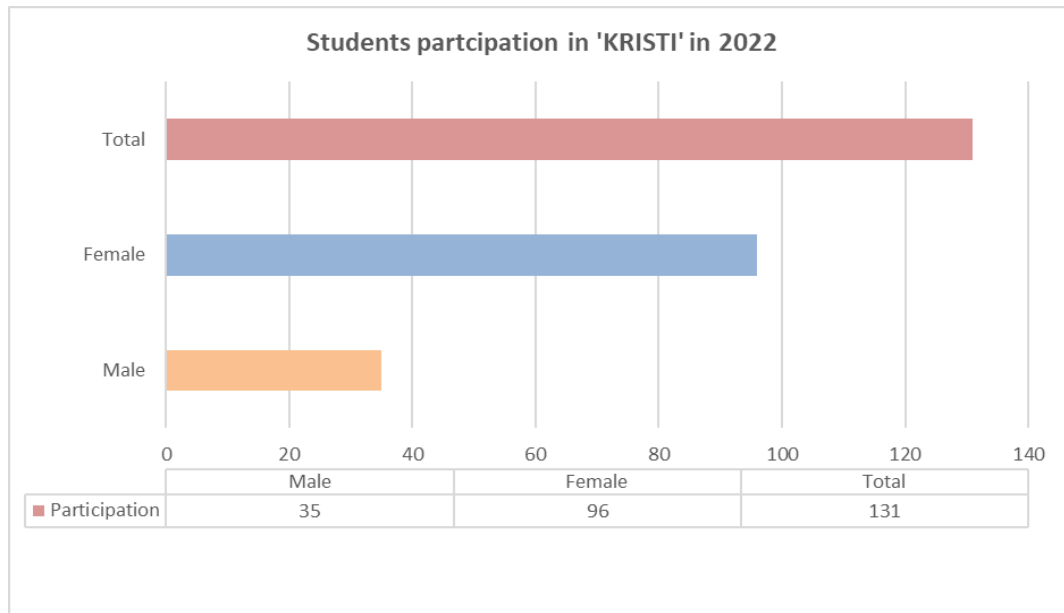

SURI VIDYASAGAR COLLEGE

(Govt. Sponsored & Constituent college of the University of Burdwan)

SURI, BIRBHUM, PIN – 731101, Ph. No. – 03462-255504

Website : surividyasagarcollege.org.in, e-mail: : surividyasagarcollege1942@gmail.com

This Institution is Ragging Free

13. A) Gender Ratio of Students Participating in Cultural Activities (KRISTI) of College

Significantly larger participation of girl students in cultural program (“Kristi”) than boy students.