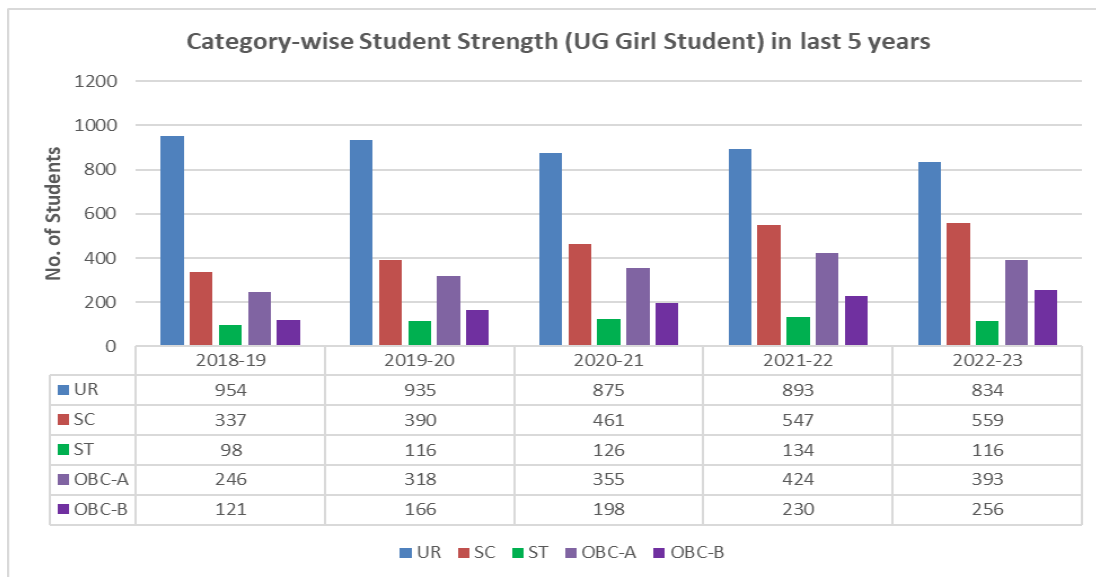

It is seen that the number of boy students in different categories is generally increasing.

8. Category-wise Students Strength (UG Girls) from 2018-19 to 2022-23

Number of girl students across categories are generally rising, except in last session where some categories have decreased and some increased.