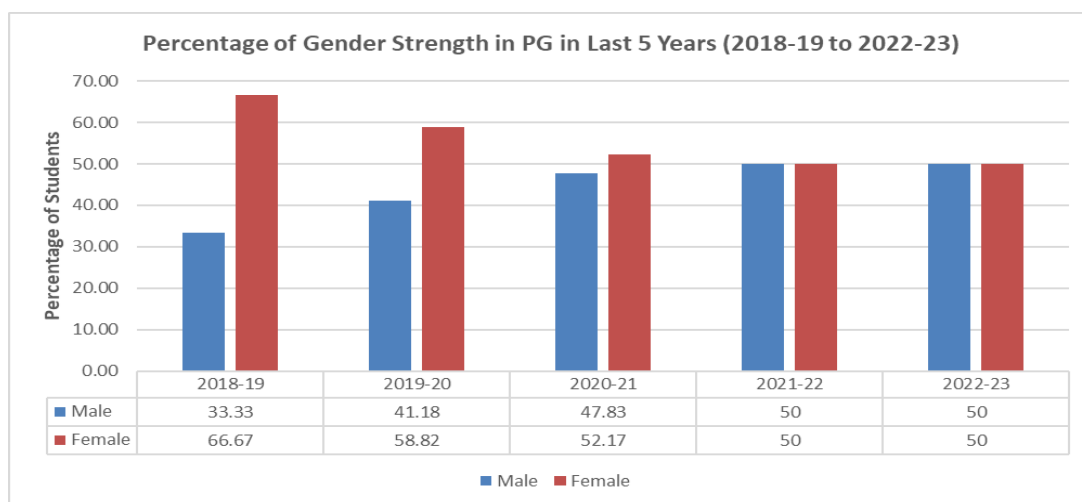

4. Percentage of Gender Strength in PG in Last 5 Years (2018-19 to 2022-23)

The graph shows equal representation of boy and girl students in the span 2021-2023 after higher percentage of girls in 2018-2021 span.