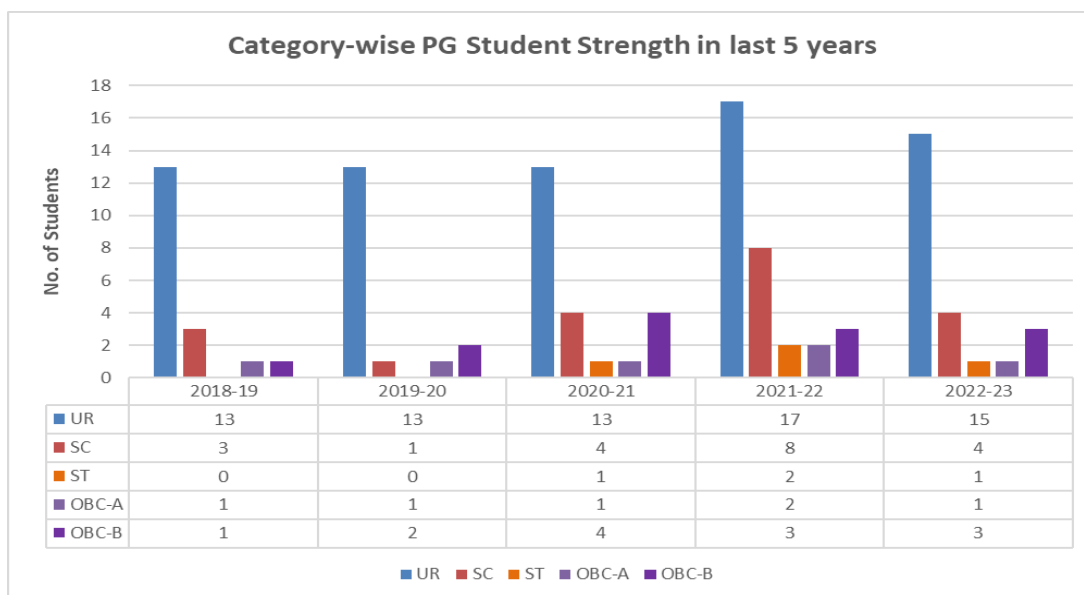

4. Percentage of Gender Strength in PG in Last 5 Years (2018-19 to 2022-23)

The graph shows equal representation of boy and girl students in the span 2021-2023 after higher percentage of girls in 2018-2021 span.

This Institution is Ragging Free

5. Category-wise Strength of Undergraduate Student in last 5 years (2018-19 to 2022-23)

Students of almost all categories generally show an increase over time.

6. Category-wise Strength of Postgraduate Student in last 5 years (2018-19 to 2022-23)