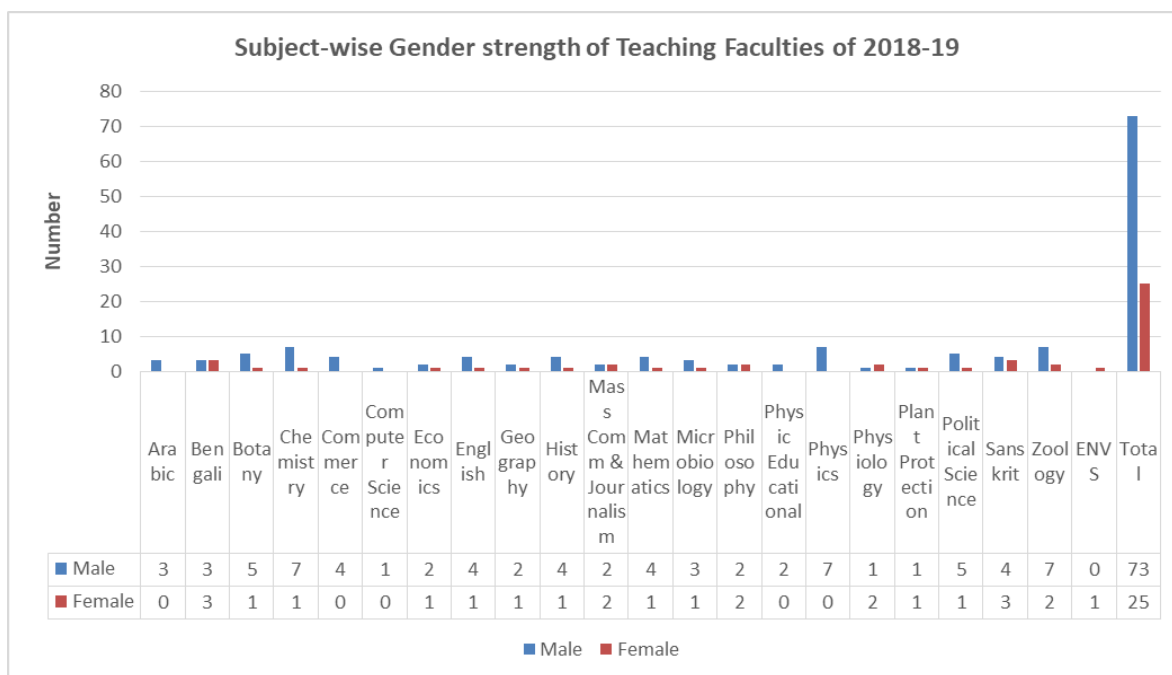

This Institution is Ragging Free

Teaching Faculties and Librarian of Academic Session 2018- 2019

The number of male staff is significantly higher than female staff across Associate Prof and Assistant Prof group. Only in PTT group is there some kind of parity. Departments such as Arabic, Commerce, Physics and Physical Education have multiple male staff and nil female staff.