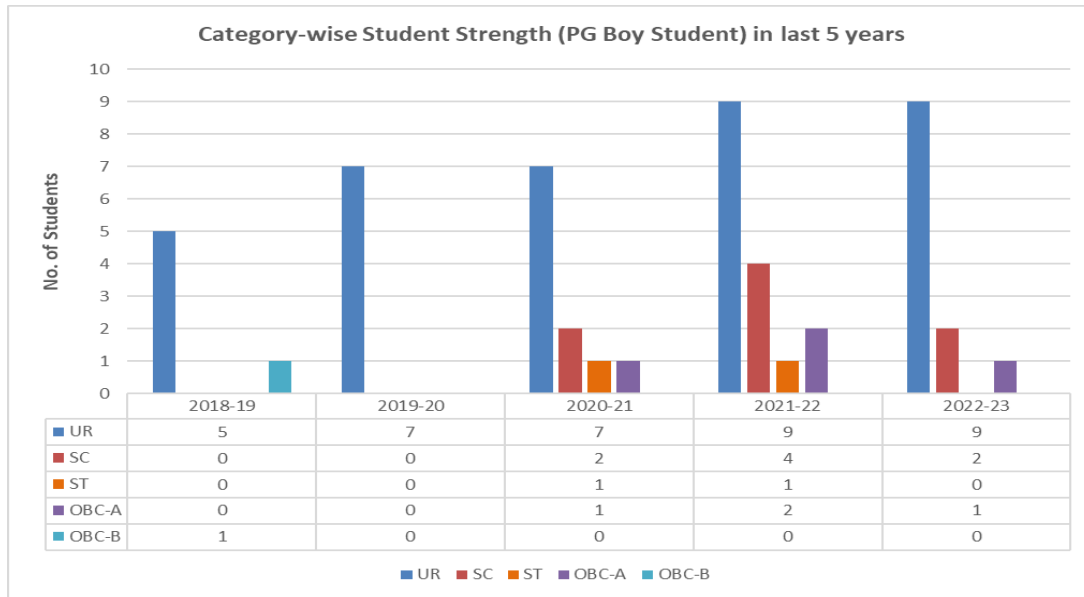

SURI VIDYASAGAR COLLEGE

(Govt. Sponsored & Constituent college of the University of Burdwan)

SURI, BIRBHUM, PIN – 731101, Ph. No. – 03462-255504

Website : surividyasagarcollege.org.in, e-mail : surividyasagarcollege1942@gmail.com

This Institution is Ragging Free

9. Category-wise Boys strength among Postgraduate students from 2018-19 to 2022-23

The number of PG boy students (other than general unreserved) have fluctuated over time.