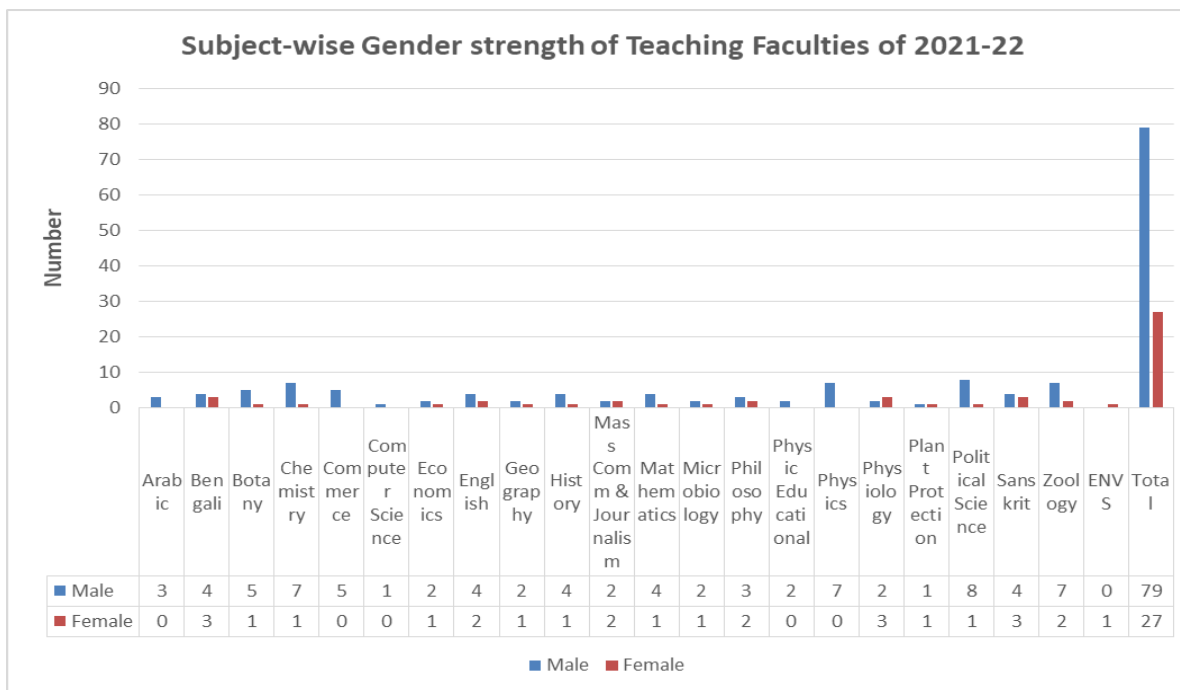

SURI VIDYASAGAR COLLEGE

(Govt. Sponsored & Constituent college of the University of Burdwan)

SURI, BIRBHUM, PIN – 731101, Ph. No. – 03462-255504

Website : surividyasagarcollege.org.in, e-mail : surividyasagarcollege1942@gmail.com

This Institution is Ragging Free

Teaching Faculties and Librarian of Academic Session 2021 - 2022

Observations same as previous year.