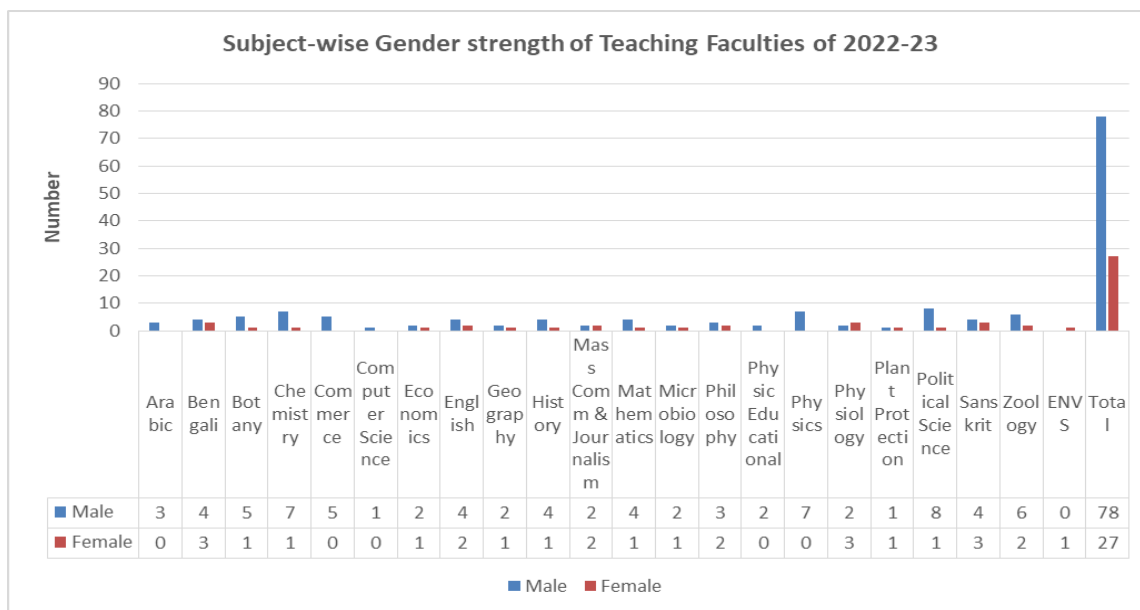

SURI VIDYASAGAR COLLEGE

(Govt. Sponsored & Constituent college of the University of Burdwan)

SURI, BIRBHUM, PIN – 731101, Ph. No. – 03462-255504

Website : surividyasagarcollege.org.in, e-mail: : surividyasagarcollege1942@gmail.com

This Institution is Ragging Free

Teaching Faculties and Librarian of Academic Session 2022 - 2023

Observations same as previous year.