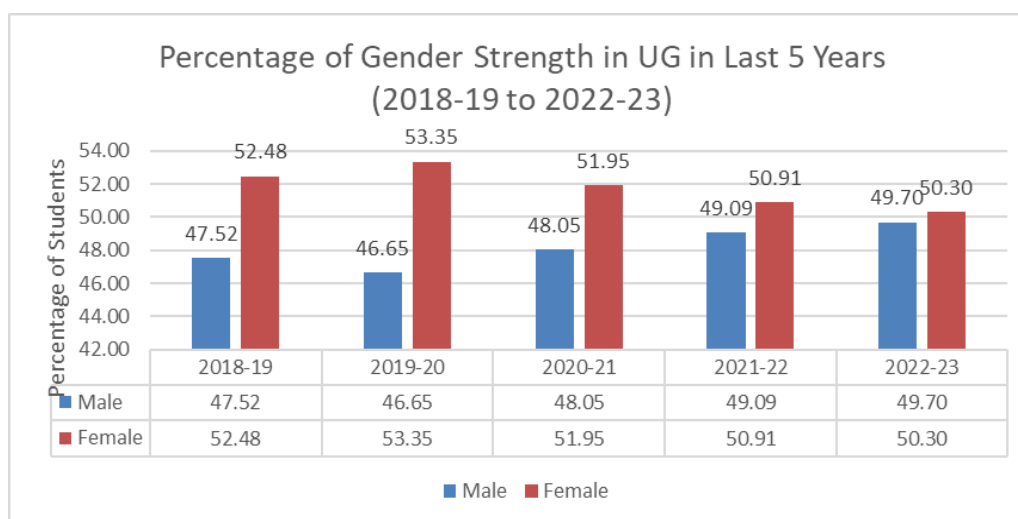

This Institution is Ragging Free

OBSERVATIONS

1. Undergraduate Student Strength in last five years: From 2018-19 to 2022-23

Year wise classification of boy and girl students. As is with boys the number of girls pursuing higher education is increasing.

2. Percentage of Gender Strength in UG in Last 5 Years (2018-19 to 2022-23)

Percentage of girl vs boys students at UG level showing the trend of girls generally outnumbering boys.

SURI VIDYASAGAR COLLEGE