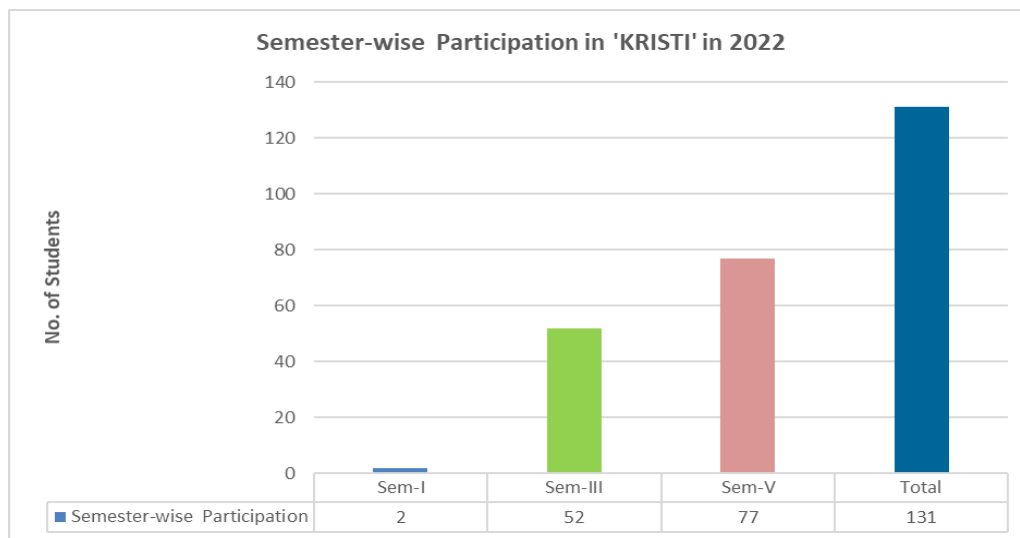

13. B) Gender Ratio of Students (Semester wise) Participating in Cultural Activities (KRISTI) of College

Semester 5 students participated in cultural program (“Kristi”) in much greater numbers than other Semesters.