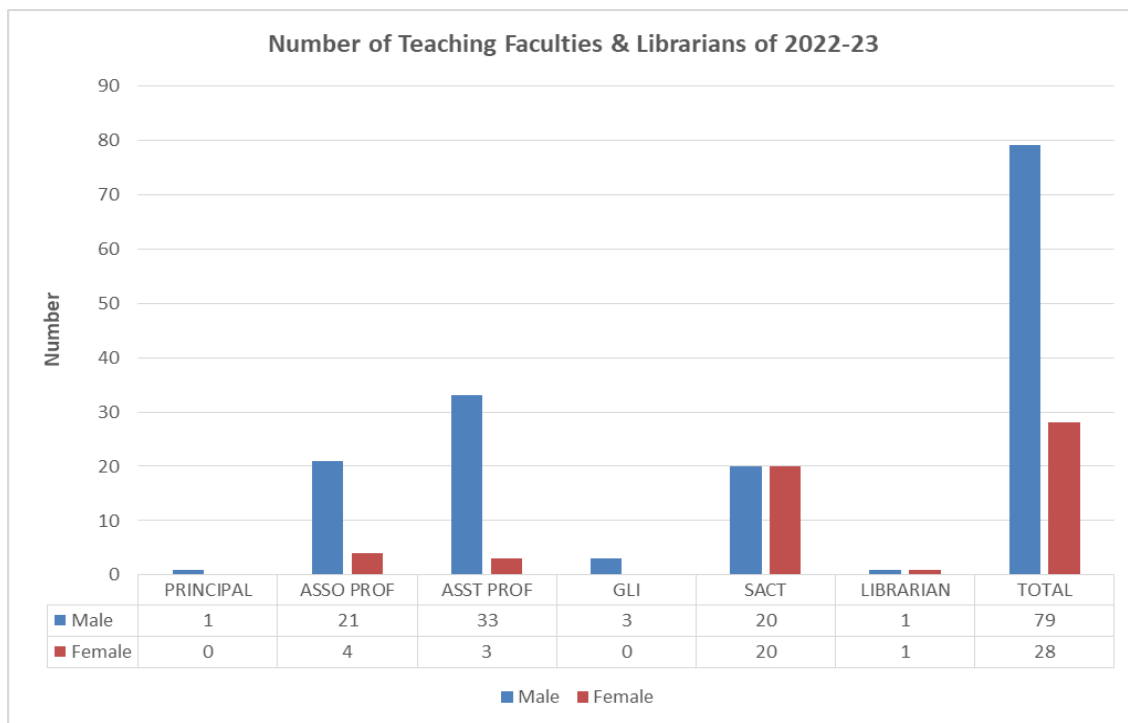

SURI VIDYASAGAR COLLEGE

(Govt. Sponsored & Constituent college of the University of Burdwan)

SURI, BIRBHUM, PIN – 731101, Ph. No. – 03462-255504

Website : surividyasagarcollege.org.in, e-mail: : surividyasagarcollege1942@gmail.com

This Institution is Ragging Free

Teaching Faculties and Librarian of Academic Session 2022 - 2023

Observations same as previous year.