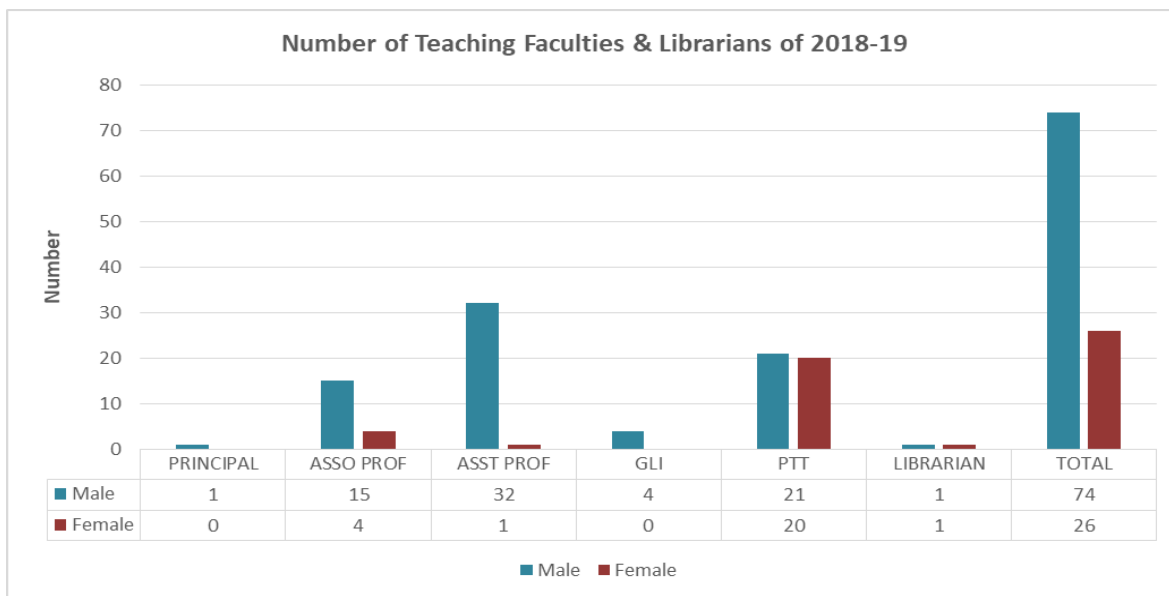

This Institution is Ragging Free

Teaching Faculties and Librarian of Academic Session 2018- 2019

The number of male staff is significantly higher than female staff across Associate Prof and Assistant Prof group. Only in PTT group is there some kind of parity. Departments such as Arabic, Commerce, Physics and Physical Education have multiple male staff and nil female staff.